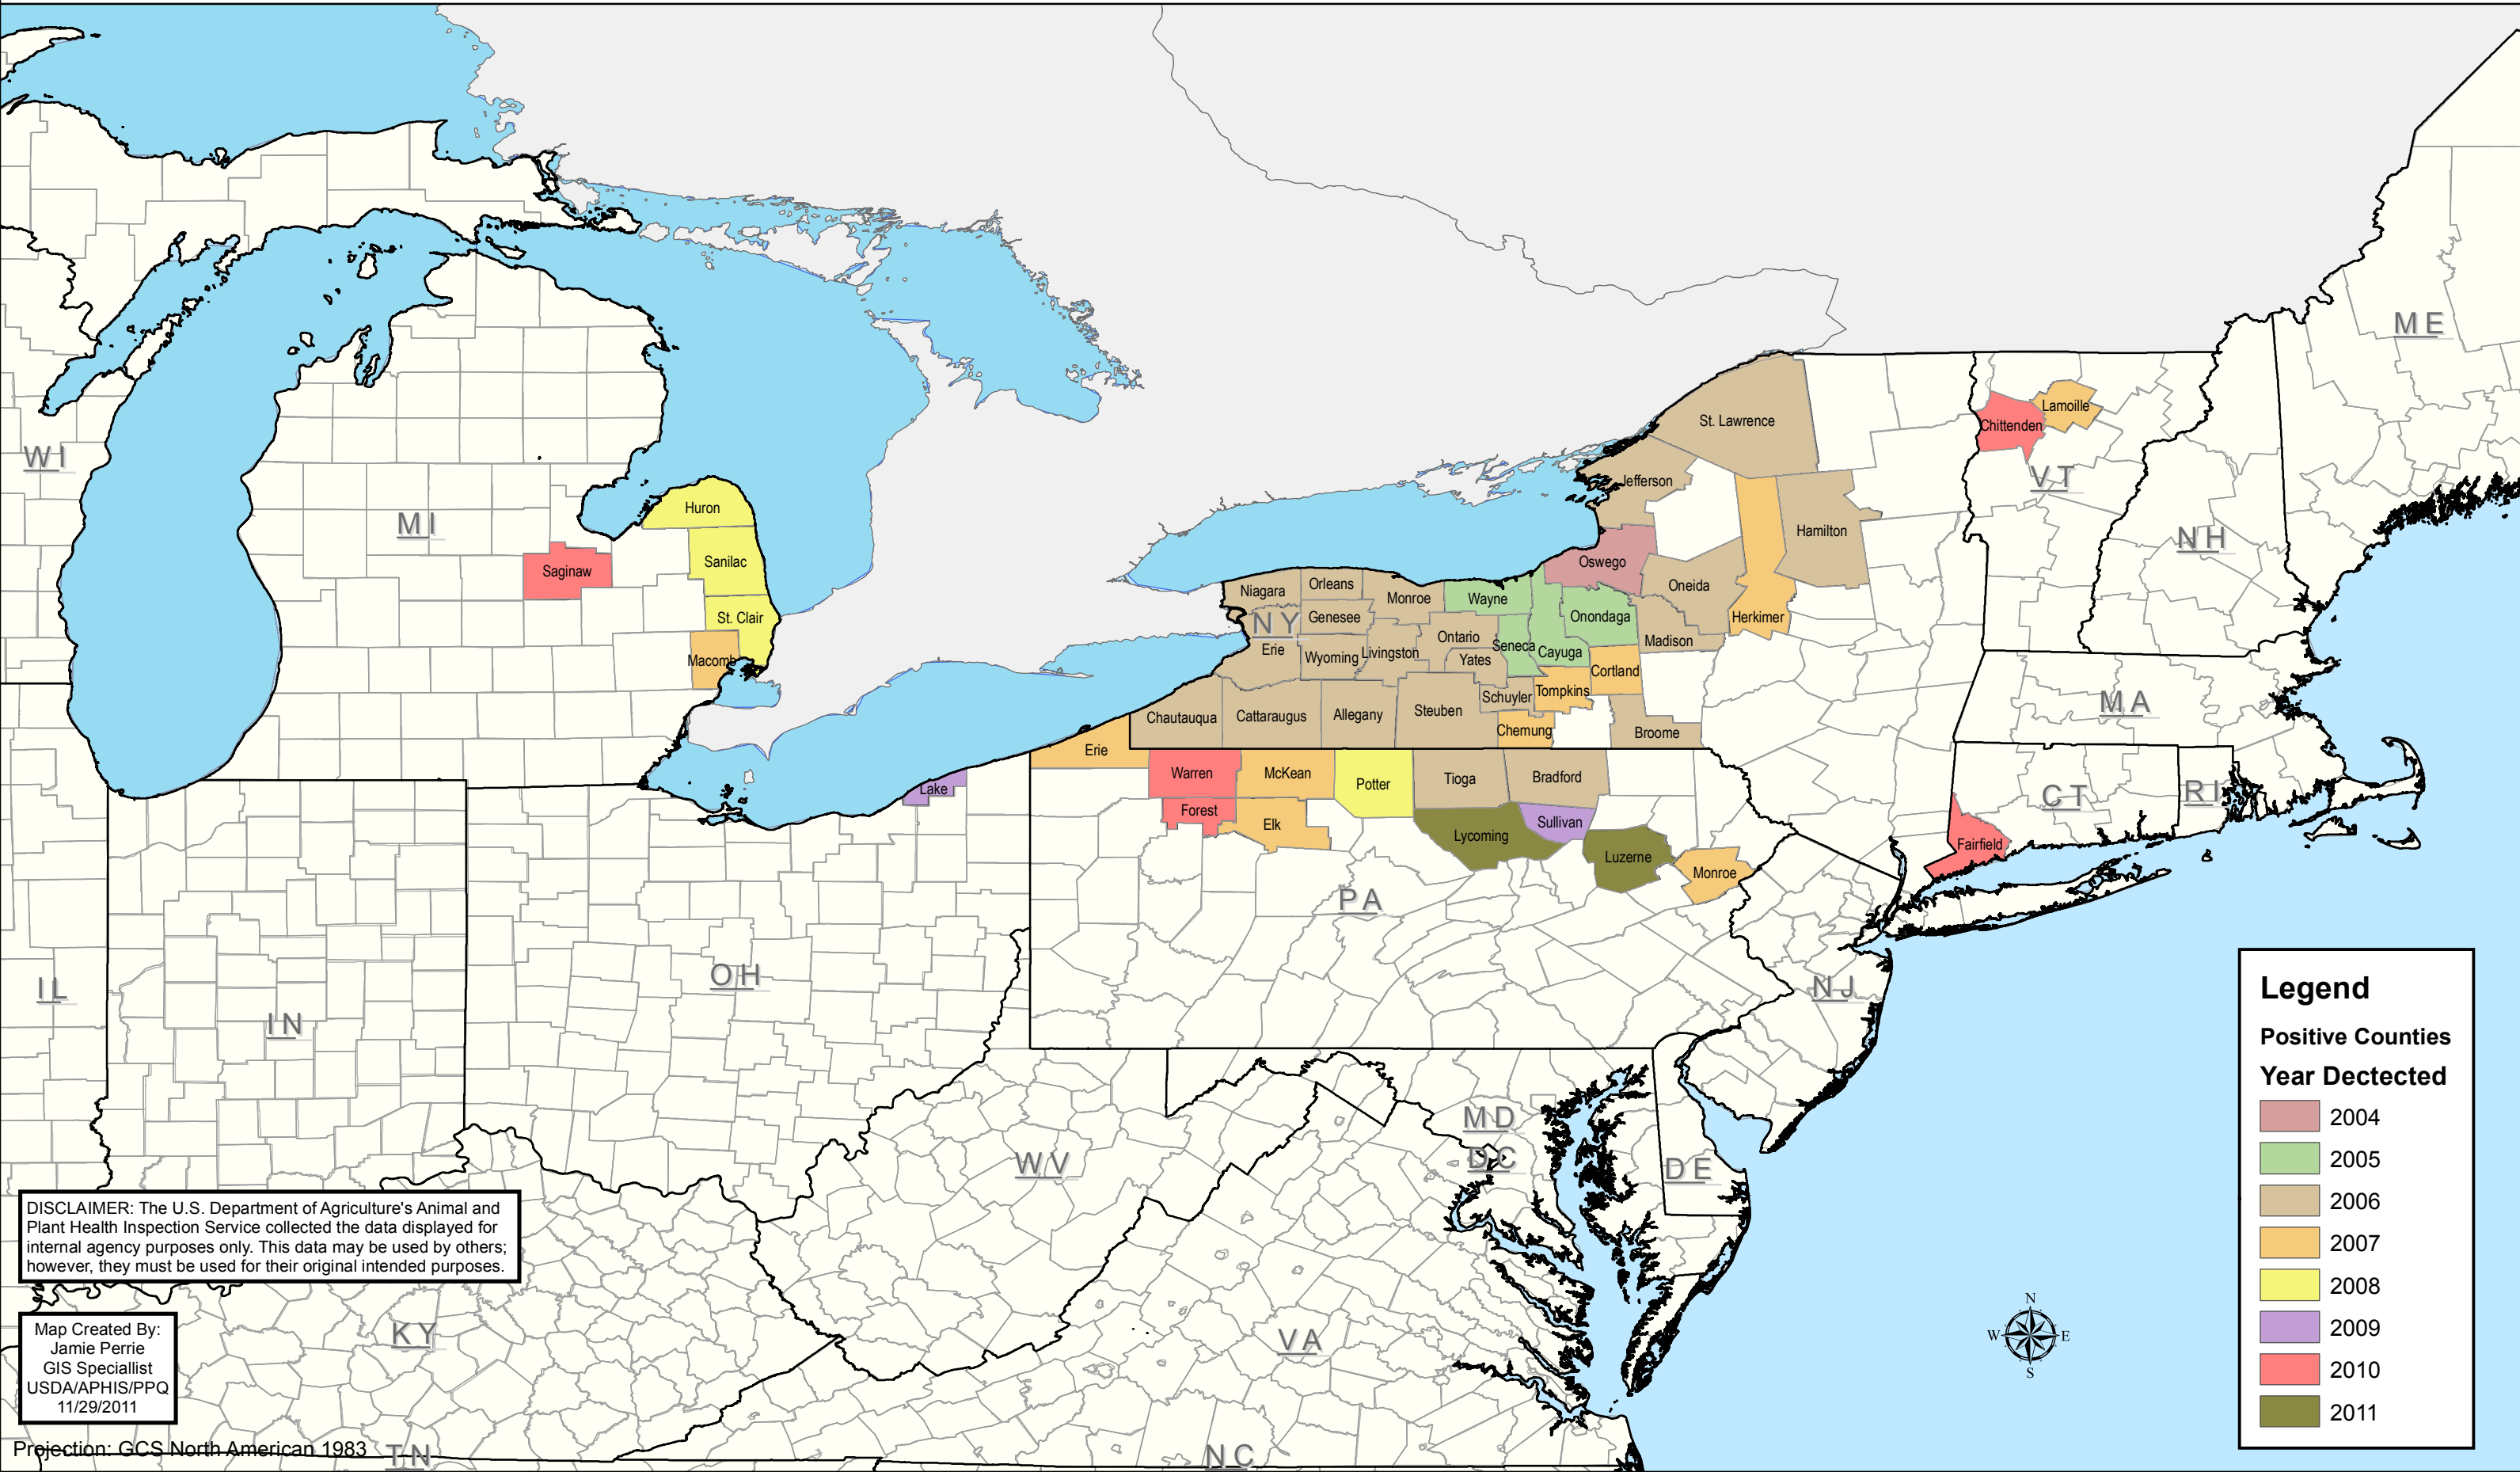

2011 Sirex noctilio Positive Counties

Legend

Positive Counties
Year Dectected

- 2004
- 2005
- 2006
- 2007
- 2008
- 2009
- 2010
- 2011

DISCLAIMER: The U.S. Department of Agriculture's Animal and Plant Health Inspection Service collected the data displayed for internal agency purposes only. This data may be used by others; however, they must be used for their original intended purposes.

Map Created By:
Jamie Perrie
GIS Specialist
USDA/APHIS/PPQ
11/29/2011

Projection: GCS North American 1983